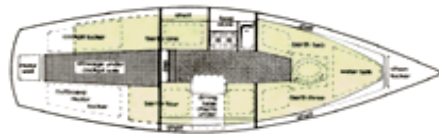

Pandora Welsh Open 2005 Race 3

Sail	Boat	Helm	Elapsed Time	Handicap	Corrected Time	Place	Points	Diff Elapsed	Diff Corrected	Personal Handicap
727	Owat	M. & S. Colclough	02:27:37	1103	02:13:50	1	1	00:00:00	00:00:00	1103
419	Blow Wave	S. & J. Williams	02:39:08	1164	02:16:43	2	2	00:11:31	00:02:53	1189
803	Smarty Pants	T. Saunders	02:33:33	1103	02:19:13	3	3	00:05:56	00:05:23	1147
650	Biscayne	J. Jackson	02:42:28	1164	02:19:35	4	4	00:14:51	00:05:45	1214
487	Panic	I. Large	02:37:53	1124	02:20:28	5	5	00:10:16	00:06:38	1180
459	Sophie	C. Hughes	02:45:33	1164	02:22:14	6	6	00:17:56	00:08:24	1237
854	Panjandrum	D. Cull	02:37:27	1103	02:22:45	7	7	00:09:50	00:08:55	1176
758	Sloe Gin	J. Baldwin	02:39:40	1103	02:24:45	8	8	00:12:03	00:10:55	1193
354	Tonic	E. Greeves	02:51:21	1170	02:26:27	9	9	00:23:44	00:12:37	1280
334	Bumble	The Bendons	02:51:44	1164	02:27:32	10	10	00:24:07	00:13:42	1283
726	Chaser II	R. Jackson	02:53:54	1143	02:32:09	11	11	00:26:17	00:18:19	1299
762	Pandace	J. Bolton	03:09:53	1103	02:52:09	12	12	00:42:16	00:38:19	1419
839	Panhandle	J. Hodgson		1143		RET	15			
341	Y Llew Coch	E. Owen & A. Jones		1124		RET	15			

the pandora owners association // website

www.pandora.org.uk
poa@pandorasailing.freeserve.co.uk

www.pandora.org.uk

poa@pandorasailing.freeserve.co.uk