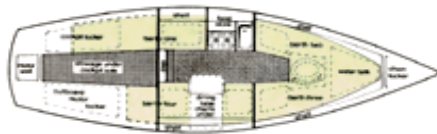

Pandora Welsh Open 2005 Race 2

Sail	Boat	Helm	Elapsed Time	Handicap	Corrected Time	Place	Points	Diff Elapsed	Diff Corrected	Personal Handicap
727	Owat	M. & S. Colclough	03:54:37	1103	03:32:42	1	1	00:00:00	00:00:00	1103
487	Panic	I. Large	04:12:47	1124	03:44:54	2	2	00:18:10	00:12:11	1188
758	Sloe Gin	J. Baldwin	04:12:36	1103	03:49:01	3	3	00:17:59	00:16:18	1188
803	Smarty Pants	T. Saunders	04:24:47	1103	04:00:03	4	4	00:30:10	00:27:21	1245
459	Sophie	C. Hughes	04:52:52	1164	04:11:36	5	5	00:58:15	00:38:54	1377
419	Blow Wave	S. & J. Williams	04:56:56	1164	04:15:06	6	6	01:02:19	00:42:23	1396
341	Y Llew Coch	E. Owen & A. Jones	04:46:47	1124	04:15:09	7	7	00:52:10	00:42:26	1348
354	Tonic	E. Greeves	04:58:51	1170	04:15:26	8	8	01:04:14	00:42:43	1405
762	Pandace	J. Bolton	04:51:32	1103	04:24:19	9	9	00:56:55	00:51:36	1371
650	Biscayne	J. Jackson		1164		RET	15			
334	Bumble	The Bendons		1164		RET	15			
726	Chaser II	R. Jackson		1143		RET	15			
854	Panjandrum	D. Cull		1103		RET	15			
839	Panhandle	J. Hodgson		1143		DNS	17			

the pandora owners association // website

www.pandora.org.uk
poa@pandorasailing.freemove.co.uk

www.pandora.org.uk

poa@pandorasailing.freemove.co.uk